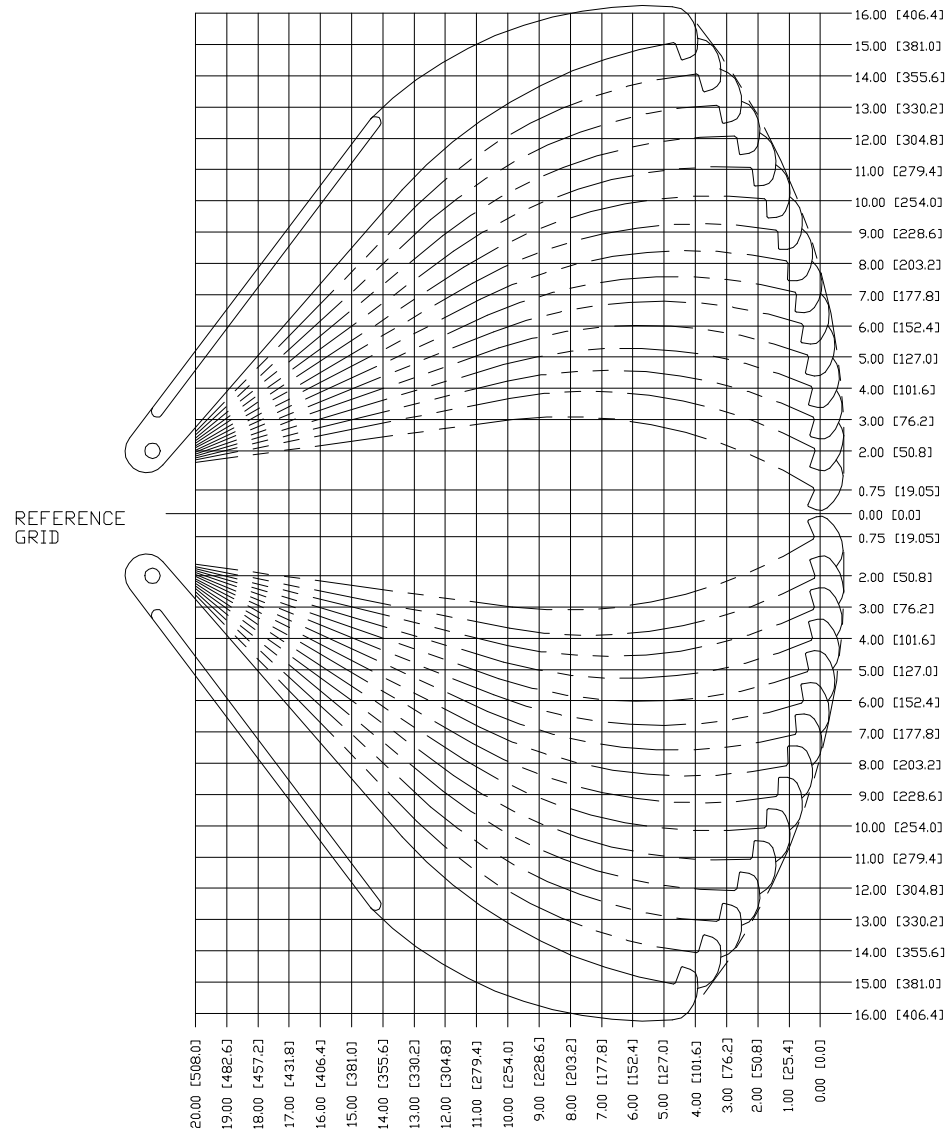

113 / 213 (Long Jaw)

MODEL 113

30 TON [27.3 METRIC TONS]
 3 JAW
 REACH 20.0 [508.0]
 SPREAD 1.50 [38.1] TO 30.0 [762.0]
 WT. 56.5Lbs.[25.7 kg]
 MAXIMUM TORQUE
 600 FOOT POUNDS [812 N·m]

MODEL 213

25 TON [22.5 METRIC TONS]
 2 JAW
 REACH 20.0 [508.0]
 SPREAD 1.50 [38.1] TO 30.0 [762.0]
 WT. 41 Lbs. [18.5 kg]
 MAXIMUM TORQUE
 475 FOOT POUNDS [642 N·m]

113 / 213 (Long Jaw)

SHAFT PROTECTOR

113 / 213 (Long Jaw)

VIEW A-A
JAW ONLY

OPENED

.500 [12.7]
DIA JAW PIN
.75 [19.0] MIN

CLOSED