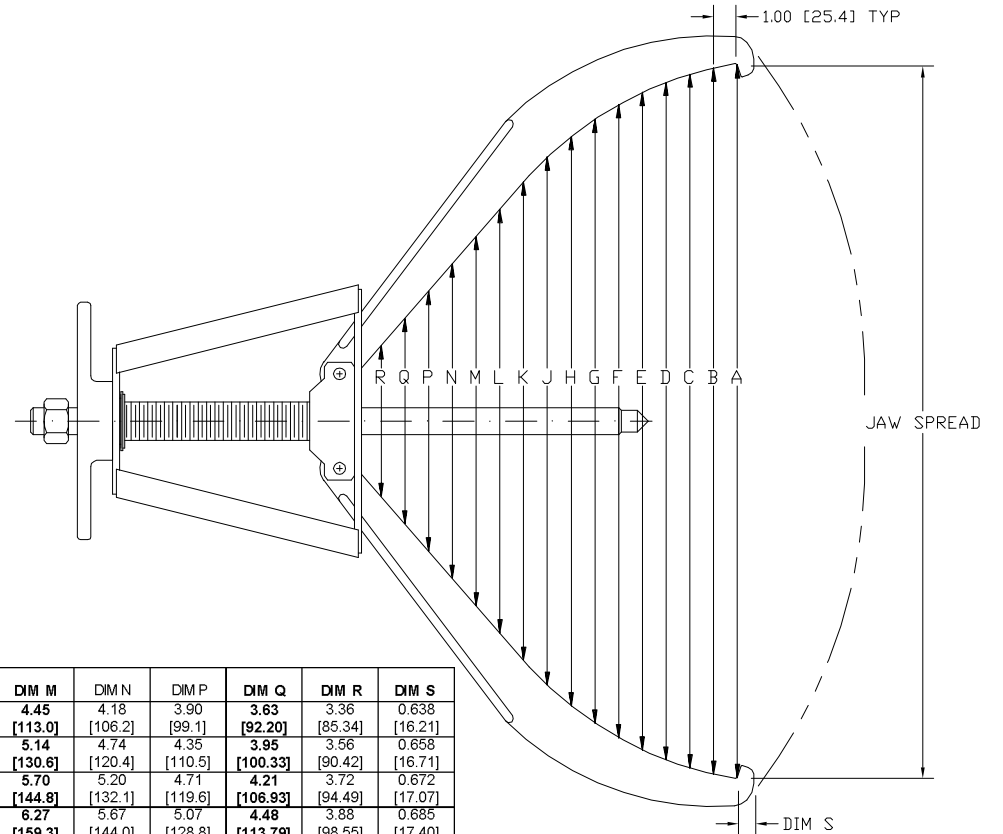

113 / 213 (Long Jaw)

MODEL 113

30 TON [27.3 METRIC TONS]
 3 JAW
 REACH 20.0 [508.0]
 SPREAD 1.50 [38.1] TO 30.0 [762.0]
 WT. 56.5Lbs.[25.7 kg]
 MAXIMUM TORQUE
 600 FOOT POUNDS [812 N·m]

MODEL 213

25 TON [22.5 METRIC TONS]
 2 JAW
 REACH 20.0 [508.0]
 SPREAD 1.50 [38.1] TO 30.0 [762.0]
 WT. 41 Lbs. [18.5 kg]
 MAXIMUM TORQUE
 475 FOOT POUNDS [642 N·m]

113 / 213 (Long Jaw)

SHAFT PROTECTOR

113 / 213 (Long Jaw)

VIEW A-A
JAW ONLY

OPENED

.500 [12.7]
DIA JAW PIN
.75 [19.0] MIN

CLOSED