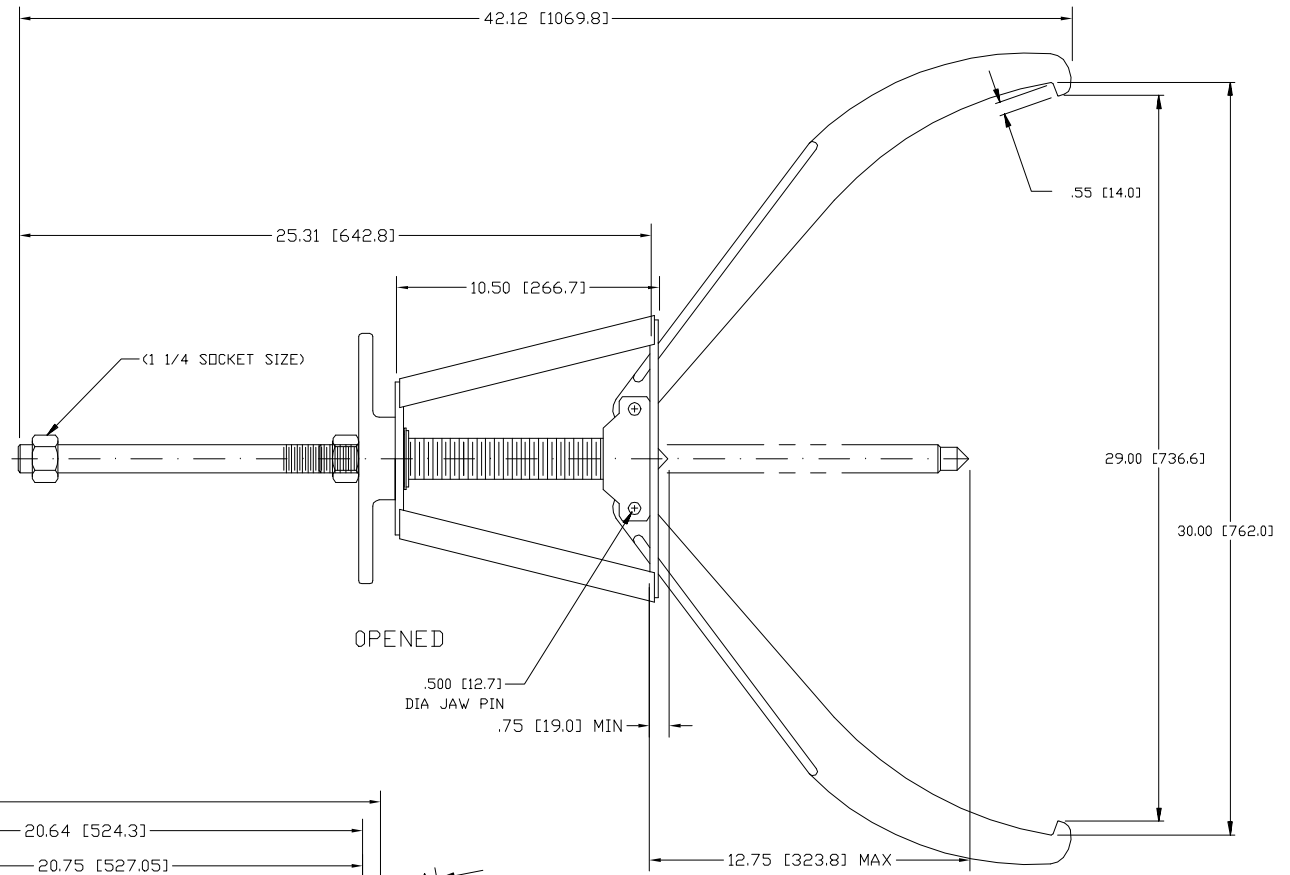

113 / 213 (Long Jaw)

SHAFT PROTECTOR

113 / 213 (Long Jaw)

VIEW A-A
JAW ONLY

OPENED

.500 [12.7]
DIA JAW PIN
.75 [19.0] MIN

CLOSED