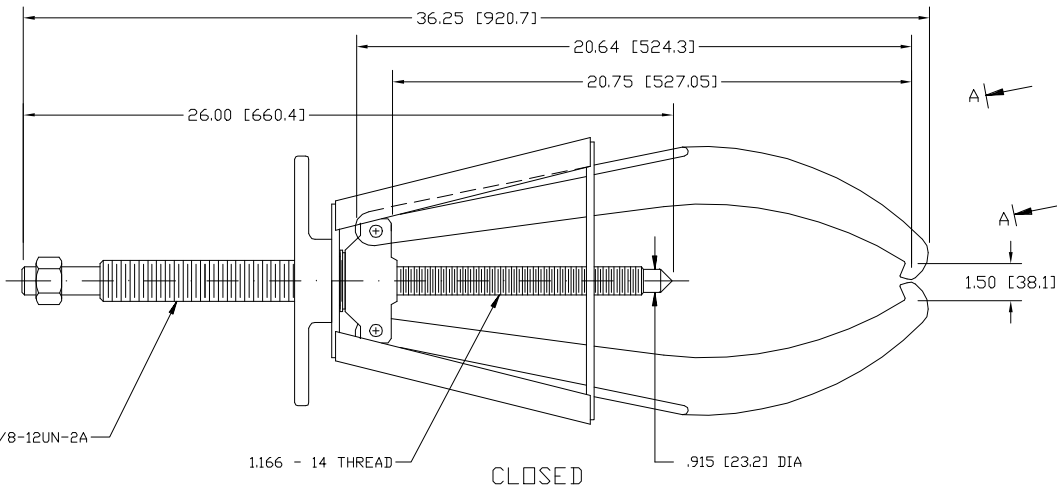

113 / 213 (Long Jaw)

SHAFT PROTECTOR

113 / 213 (Long Jaw)

VIEW A-A
JAW ONLY

OPENED

.500 [12.7]
DIA JAW PIN
.75 [19.0] MIN

CLOSED