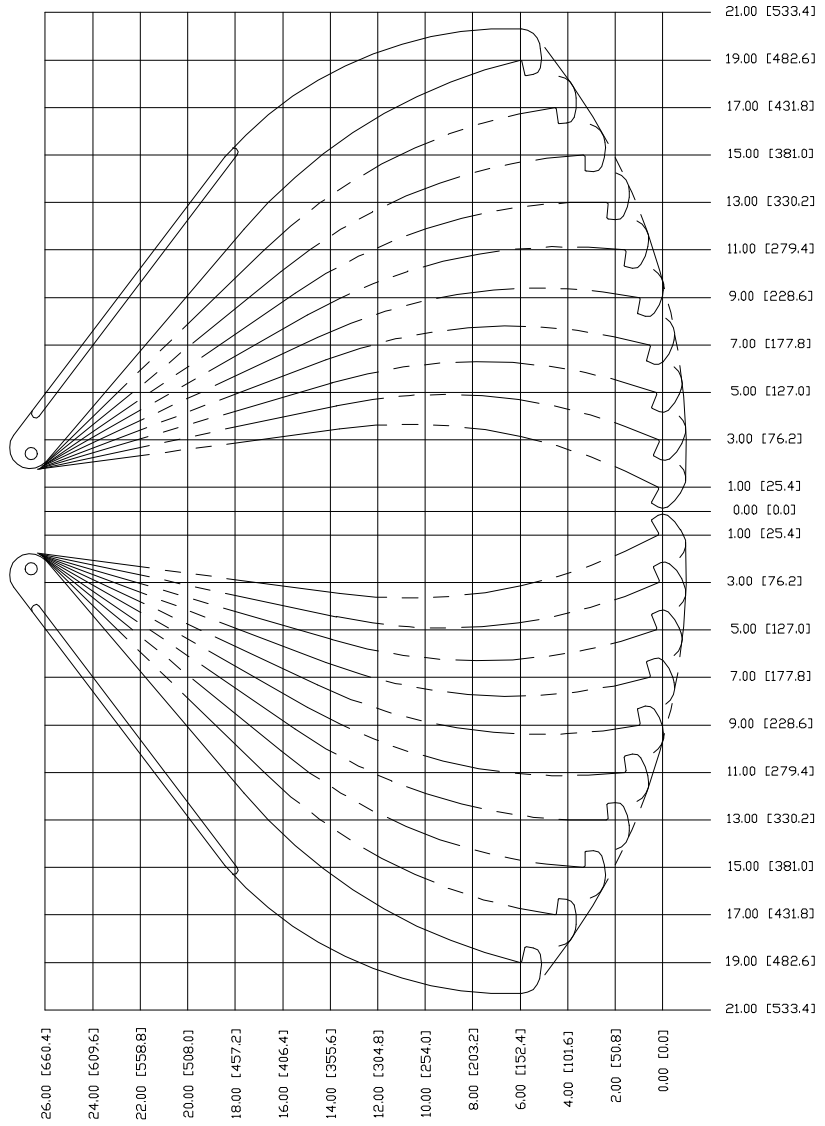

116 / 216 (Long Jaw)