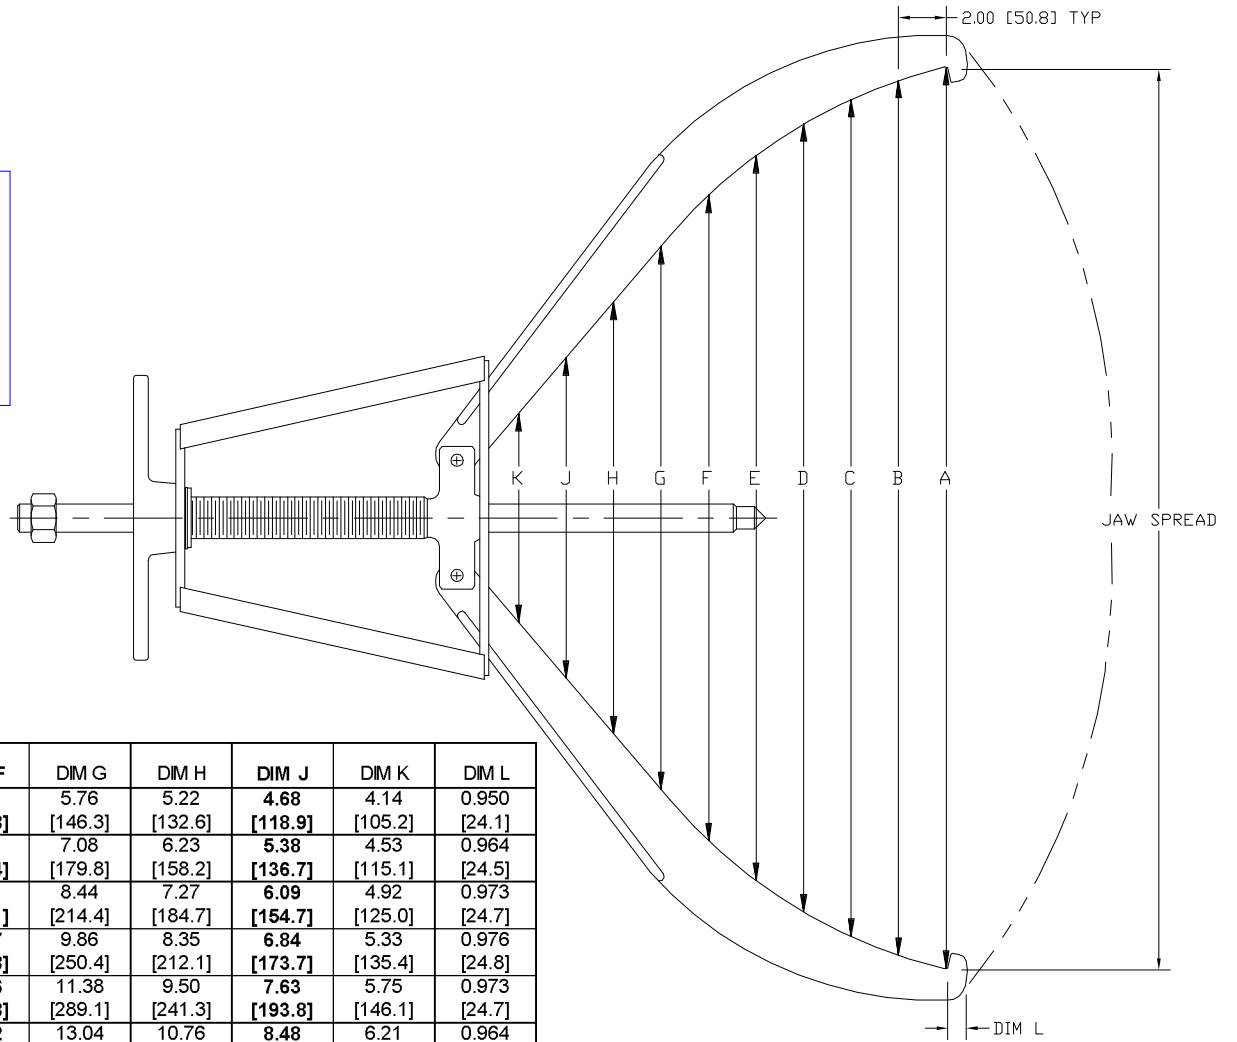

116 / 216 (Long Jaw)

MODEL 116

40 TON [36.3 METRIC TONS]
 3 JAW
 REACH 25.0 [635.0]
 SPREAD 2.0 [50.8] TO 38.0 [965.2]
 WT. 90 Lbs.[40.8 kg]
 MAXIMUM TORQUE
 850 FOOT POUNDS [1152 N m]

MODEL 216

35 TON [31.8 METRIC TONS]
 2 JAW
 REACH 25.0 [635.0]
 SPREAD 2.0 [50.8] TO 38.0 [965.2]
 WT. 67 Lbs.[30.4 kg]
 MAXIMUM TORQUE
 800 FOOT POUNDS [1085 N m]