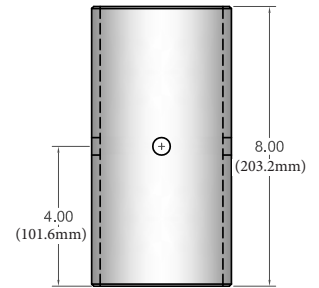

POSI LOCK® 100-TON Hydraulic Puller Systems Pushers

PUSHERS:

Included with the 100-Ton puller are three pushers. The diameters are 4 inches (101.6 mm). Measurements are in inches.

Coupler

HT-1164