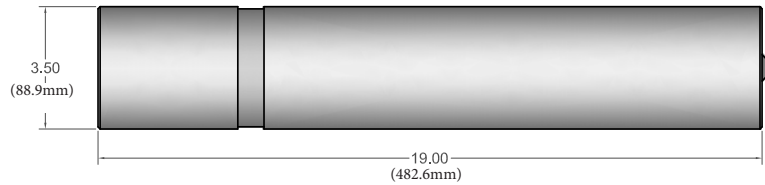

POSI LOCK® 100-TON Hydraulic Puller Systems Pushers

PUSHERS:

Included with the 100-Ton puller are three pushers. The diameters are 4 inches (101.6 mm). Measurements are in inches.

Coupler

HT-1164

HT-1163

HT-1162