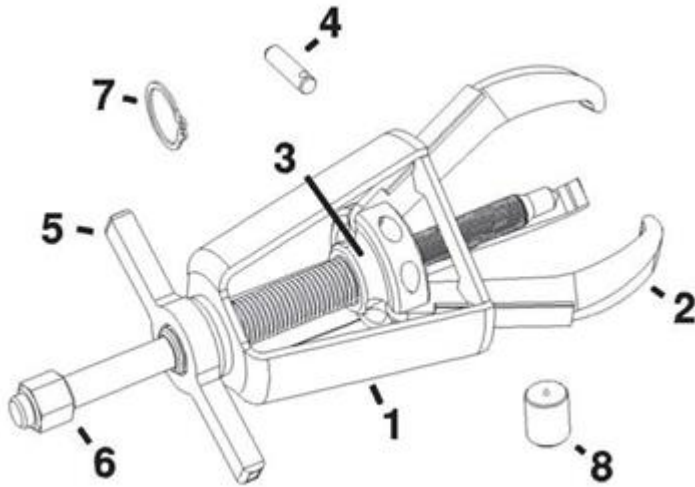

# POSI LOCK™ PULLER INC

FR-104K

## FR-104K

Description	Part #
1. External Cage® - 3 Jaw	10453
2. External Jaw	10454
3. Jaw Head Assembly – 3 Jaw	10455
4. Pin	10456
5. T-Handle	10457
6. Center Bolt (Dia. 9/16")	10458
7. Snap Ring	10459
8. Fan Puller Tip Reducer	X4F
19. Fan Removal Hub Screws	FR-60