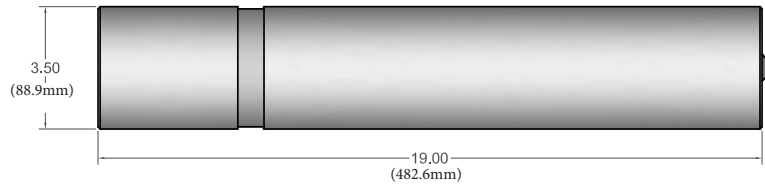

POSI LOCK® 100-TON Hydraulic Puller Systems Pushers

PUSHERS:

Included with the 100-Ton puller are three pushers. The diameters are 4 inches (101.6 mm). Measurements are in inches.

Coupler

HT-1164

HT-1163

HT-1162