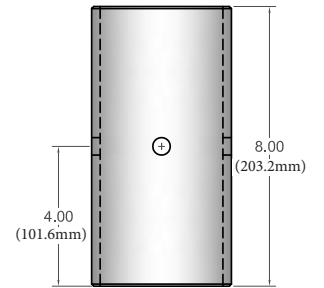

POSI LOCK® 100-TON Hydraulic Puller Systems Pushers

PUSHERS:

Included with the 100-Ton puller are three pushers. The diameters are 4 inches (101.6 mm). Measurements are in inches.

Coupler

HT-1164