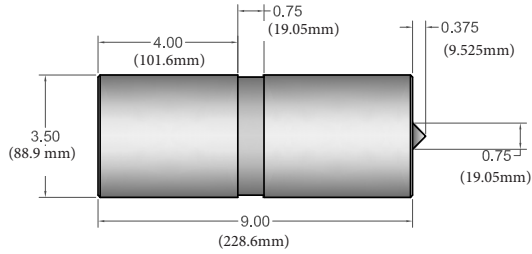

POSI LOCK® 100-TON Hydraulic Puller Systems Pushers

PUSHERS:

Included with the 100-Ton puller are three pushers. The diameters are 4 inches (101.6 mm). Measurements are in inches.

Coupler

HT-1164