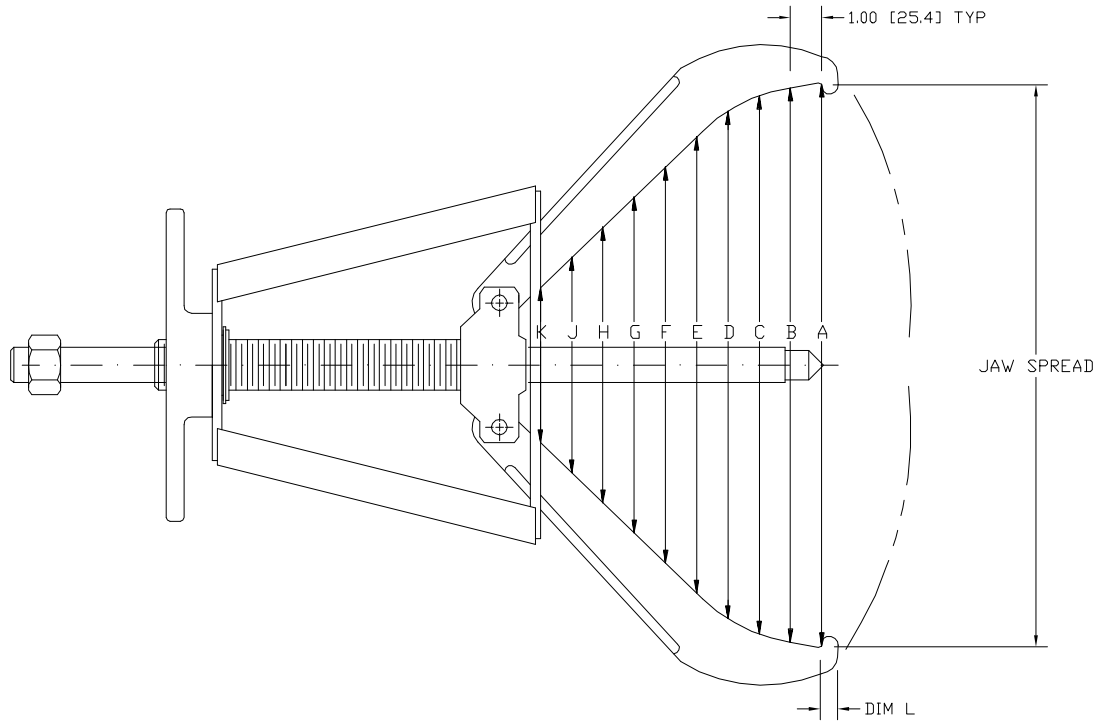

113 / 213 Manual Puller

JAW SPREAD	DIM A	DIM B	DIM C	DIM D	DIM E	DIM F	DIM G	DIM H	DIM J	DIM K	DIM L
2.50 [63.5]	4.53 [115.1]	4.82 [122.4]	4.73 [120.1]	4.51 [114.6]	4.29 [109.0]	4.06 [103.1]	3.84 [97.5]	3.62 [91.9]	3.40 [86.4]	3.18 [80.8]	0.617 [15.67]
4.00 [101.6]	5376.00 [136550.7]	5.94 [150.9]	5.74 [145.8]	5.40 [137.2]	5.05 [128.3]	4.71 [119.6]	4.36 [110.7]	4.02 [102.1]	3.67 [93.2]	3.33 [84.6]	0.618 [15.70]
6.00 [152.4]	7.38 [187.5]	7.45 [189.2]	7.12 [180.8]	6.61 [167.9]	6.09 [154.7]	5.58 [141.7]	5.07 [128.8]	4.55 [115.6]	4.04 [102.6]	3.53 [89.7]	0.615 [15.6]
8.00 [203.2]	9.02 [229.1]	8.98 [228.1]	8.56 [217.4]	7.87 [199.9]	7.18 [182.4]	6.49 [164.8]	5.80 [147.3]	5.11 [129.8]	4.42 [112.3]	3.73 [94.7]	0.609 [15.47]
10.00 [254.0]	10.68 [271.3]	10.57 [268.5]	10.07 [255.8]	9.21 [233.9]	8.33 [211.6]	7.46 [189.5]	6.58 [167.1]	5.70 [144.8]	4.82 [122.4]	3.94 [100.1]	0.598 [15.2]
12.00 [304.8]	12.38 [314.5]	12.23 [310.6]	11.67 [296.4]	10.68 [271.3]	9.59 [243.6]	8.51 [216.2]	7.42 [188.5]	6.34 [161.0]	5.25 [133.4]	4.16 [105.7]	0.583 [14.81]
14.00 [14.1]	14.14 [359.2]	13.97 [354.8]	13.40 [340.4]	12.33 [313.2]	11.01 [279.7]	9.69 [246.1]	8.37 [212.6]	7.04 [178.8]	5.72 [145.3]	4.40 [111.8]	0.564 [14.3]
16.00 [16.0]	15.97 [405.6]	15.82 [401.8]	15.25 [387.4]	14.20 [360.7]	12.65 [321.3]	11.05 [280.7]	9.46 [240.3]	7.86 [199.6]	6.27 [159.3]	4.67 [118.6]	0.539 [13.69]
18.00 [457.2]	18.00 [457.2]	17.77 [451.4]	17.26 [438.4]	16.27 [413.3]	14.63 [371.6]	12.70 [322.6]	10.77 [273.6]	8.85 [224.8]	6.92 [175.8]	4.99 [126.7]	0.508 [12.90]

POSI LOCK MODELS 113\213 GEAR AND BEARING PULLER

MODEL 113

30 TON [27.3 METRIC TONS]
3 JAW
REACH 12.0 [304.8]
SPREAD 2.50 [63.5] TO 18.0 [457.2]
WT. 40 Lbs. [18.0 kg]
MAXIMUM TORQUE
600 FOOT POUNDS [812 N·m]

MODEL 213

25 TON [22.5 METRIC TONS]
2 JAW
REACH 12.0 [304.8]
SPREAD 2.50 [63.5] TO 18.0 [457.2]
WT. 30 Lbs. [13.7 kg]
MAXIMUM TORQUE
475 FOOT POUNDS [642 N·m]

113 / 213 Manual Puller

SHAFT PROTECTOR

113 / 213 (Long Jaw)