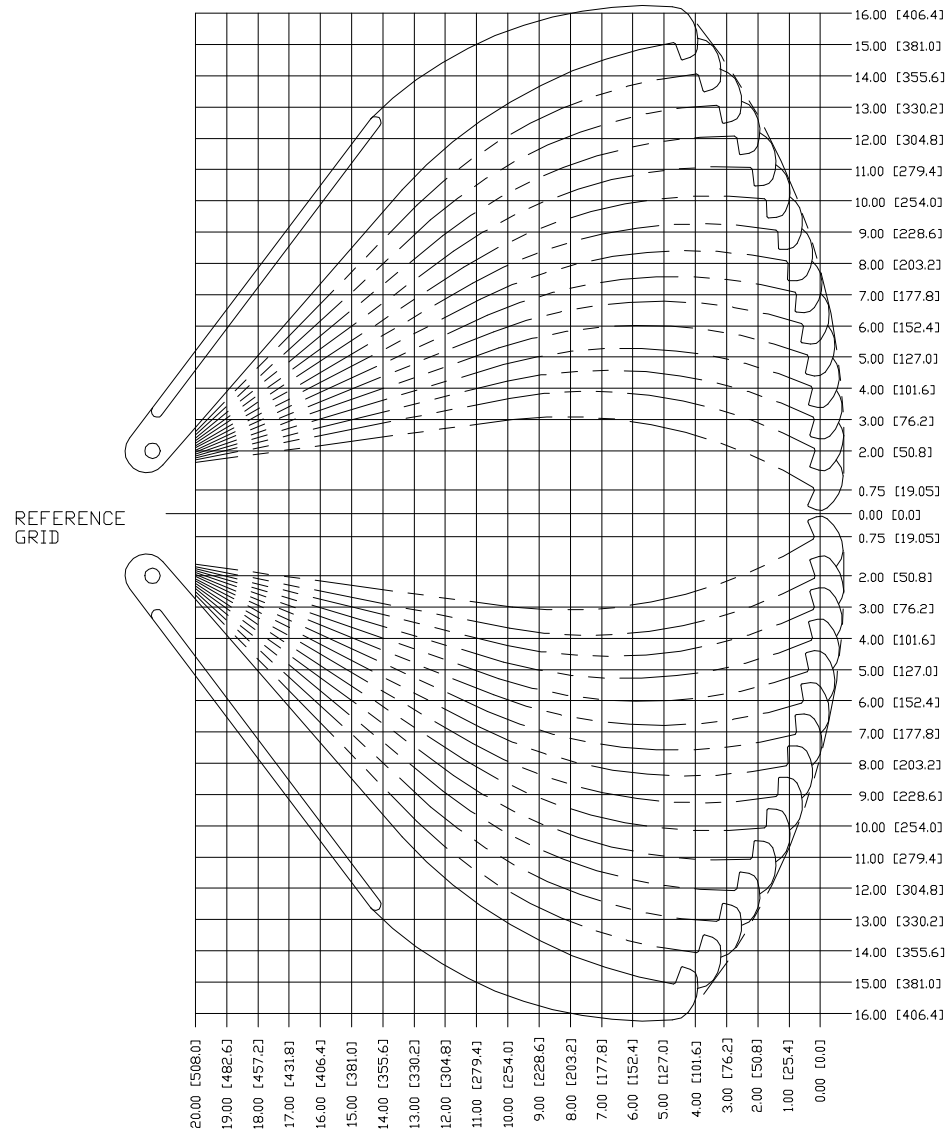

113 / 213 (Long Jaw)

SHAFT PROTECTOR