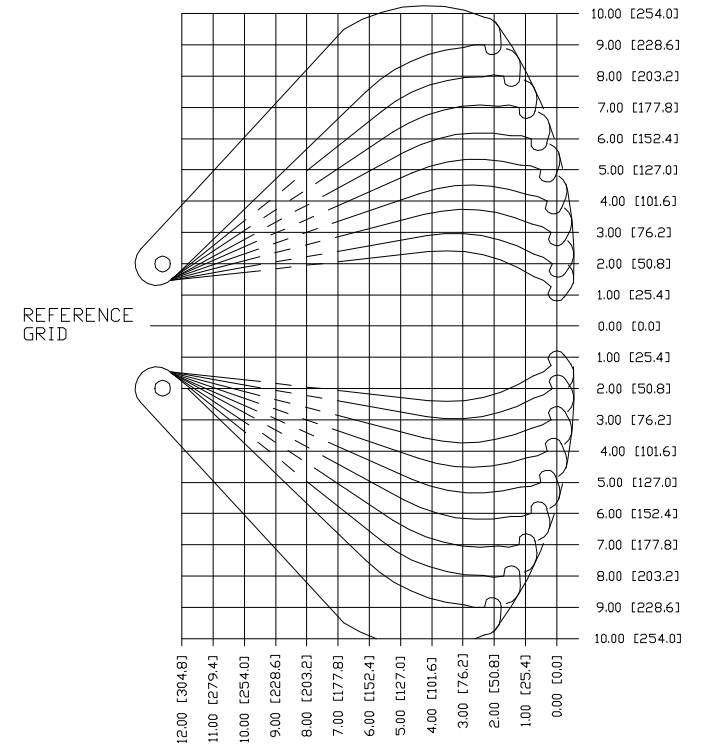

113 / 213 Manual Puller

JAW SPREAD	DIM A	DIM B	DIM C	DIM D	DIM E	DIM F	DIM G	DIM H	DIM J	DIM K	DIM L
2.50 [63.5]	4.53 [115.1]	4.82 [122.4]	4.73 [120.1]	4.51 [114.6]	4.29 [109.0]	4.06 [103.1]	3.84 [97.5]	3.62 [91.9]	3.40 [86.4]	3.18 [80.8]	0.617 [15.67]
4.00 [101.6]	5376.00 [136550.7]	5.94 [150.9]	5.74 [145.8]	5.40 [137.2]	5.05 [128.3]	4.71 [119.6]	4.36 [110.7]	4.02 [102.1]	3.67 [93.2]	3.33 [84.6]	0.618 [15.70]
6.00 [152.4]	7.38 [187.5]	7.45 [189.2]	7.12 [180.8]	6.61 [167.9]	6.09 [154.7]	5.58 [141.7]	5.07 [128.8]	4.55 [115.6]	4.04 [102.6]	3.53 [89.7]	0.615 [15.6]
8.00 [203.2]	9.02 [229.1]	8.98 [228.1]	8.56 [217.4]	7.87 [199.9]	7.18 [182.4]	6.49 [164.8]	5.80 [147.3]	5.11 [129.8]	4.42 [112.3]	3.73 [94.7]	0.609 [15.47]
10.00 [254.0]	10.68 [271.3]	10.57 [268.5]	10.07 [255.8]	9.21 [233.9]	8.33 [211.6]	7.46 [189.5]	6.58 [167.1]	5.70 [144.8]	4.82 [122.4]	3.94 [100.1]	0.598 [15.2]
12.00 [304.8]	12.38 [314.5]	12.23 [310.6]	11.67 [296.4]	10.68 [271.3]	9.59 [243.6]	8.51 [216.2]	7.42 [188.5]	6.34 [161.0]	5.25 [133.4]	4.16 [105.7]	0.583 [14.81]
14.00 [14.1]	14.14 [359.2]	13.97 [354.8]	13.40 [340.4]	12.33 [313.2]	11.01 [279.7]	9.69 [246.1]	8.37 [212.6]	7.04 [178.8]	5.72 [145.3]	4.40 [111.8]	0.564 [14.3]
16.00 [16.0]	15.97 [405.6]	15.82 [401.8]	15.25 [387.4]	14.20 [360.7]	12.65 [321.3]	11.05 [280.7]	9.46 [240.3]	7.86 [199.6]	6.27 [159.3]	4.67 [118.6]	0.539 [13.69]
18.00 [457.2]	18.00 [457.2]	17.77 [451.4]	17.26 [438.4]	16.27 [413.3]	14.63 [371.6]	12.70 [322.6]	10.77 [273.6]	8.85 [224.8]	6.92 [175.8]	4.99 [126.7]	0.508 [12.90]

POSI LOCK MODELS 113\213 GEAR AND BEARING PULLER

MODEL 113

30 TON [27.3 METRIC TONS]
3 JAW
REACH 12.0 [304.8]
SPREAD 2.50 [63.5] TO 18.0 [457.2]
WT. 40 Lbs. [18.0 kg]
MAXIMUM TORQUE
600 FOOT POUNDS [812 N·m]

MODEL 213

25 TON [22.5 METRIC TONS]
2 JAW
REACH 12.0 [304.8]
SPREAD 2.50 [63.5] TO 18.0 [457.2]
WT. 30 Lbs. [13.7 kg]
MAXIMUM TORQUE
475 FOOT POUNDS [642 N·m]