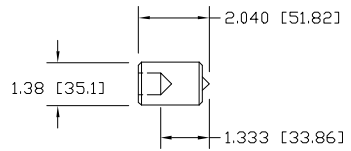

113 / 213 Manual Puller

JAW SPREAD	DIM A	DIM B	DIM C	DIM D	DIM E	DIM F	DIM G	DIM H	DIM J	DIM K	DIM L
2.50 [63.5]	4.53 [115.1]	4.82 [122.4]	4.73 [120.1]	4.51 [114.6]	4.29 [109.0]	4.06 [103.1]	3.84 [97.5]	3.62 [91.9]	3.40 [86.4]	3.18 [80.8]	0.617 [15.67]
4.00 [101.6]	5376.00 [136550.7]	5.94 [150.9]	5.74 [145.8]	5.40 [137.2]	5.05 [128.3]	4.71 [119.6]	4.36 [110.7]	4.02 [102.1]	3.67 [93.2]	3.33 [84.6]	0.618 [15.70]
6.00 [152.4]	7.38 [187.5]	7.45 [189.2]	7.12 [180.8]	6.61 [167.9]	6.09 [154.7]	5.58 [141.7]	5.07 [128.8]	4.55 [115.6]	4.04 [102.6]	3.53 [89.7]	0.615 [15.6]
8.00 [203.2]	9.02 [229.1]	8.98 [228.1]	8.56 [217.4]	7.87 [199.9]	7.18 [182.4]	6.49 [164.8]	5.80 [147.3]	5.11 [129.8]	4.42 [112.3]	3.73 [94.7]	0.609 [15.47]
10.00 [254.0]	10.68 [271.3]	10.57 [268.5]	10.07 [255.8]	9.21 [233.9]	8.33 [211.6]	7.46 [189.5]	6.58 [167.1]	5.70 [144.8]	4.82 [122.4]	3.94 [100.1]	0.598 [15.2]
12.00 [304.8]	12.38 [314.5]	12.23 [310.6]	11.67 [296.4]	10.68 [271.3]	9.59 [243.6]	8.51 [216.2]	7.42 [188.5]	6.34 [161.0]	5.25 [133.4]	4.16 [105.7]	0.583 [14.81]
14.00 [14.1]	14.14 [359.2]	13.97 [354.8]	13.40 [340.4]	12.33 [313.2]	11.01 [279.7]	9.69 [246.1]	8.37 [212.6]	7.04 [178.8]	5.72 [145.3]	4.40 [111.8]	0.564 [14.3]
16.00 [16.0]	15.97 [405.6]	15.82 [401.8]	15.25 [387.4]	14.20 [360.7]	12.65 [321.3]	11.05 [280.7]	9.46 [240.3]	7.86 [199.6]	6.27 [159.3]	4.67 [118.6]	0.539 [13.69]
18.00 [457.2]	18.00 [457.2]	17.77 [451.4]	17.26 [438.4]	16.27 [413.3]	14.63 [371.6]	12.70 [322.6]	10.77 [273.6]	8.85 [224.8]	6.92 [175.8]	4.99 [126.7]	0.508 [12.90]

POSI LOCK MODELS 113\213 GEAR AND BEARING PULLER

MODEL 113

30 TON [27.3 METRIC TONS]
3 JAW
REACH 12.0 [304.8]
SPREAD 2.50 [63.5] TO 18.0 [457.2]
WT. 40 Lbs. [18.0 kg]
MAXIMUM TORQUE
600 FOOT POUNDS [812 N·m]

MODEL 213

25 TON [22.5 METRIC TONS]
2 JAW
REACH 12.0 [304.8]
SPREAD 2.50 [63.5] TO 18.0 [457.2]
WT. 30 Lbs. [13.7 kg]
MAXIMUM TORQUE
475 FOOT POUNDS [642 N·m]

113 / 213 Manual Puller

SHAFT PROTECTOR

113 / 213 (Long Jaw)