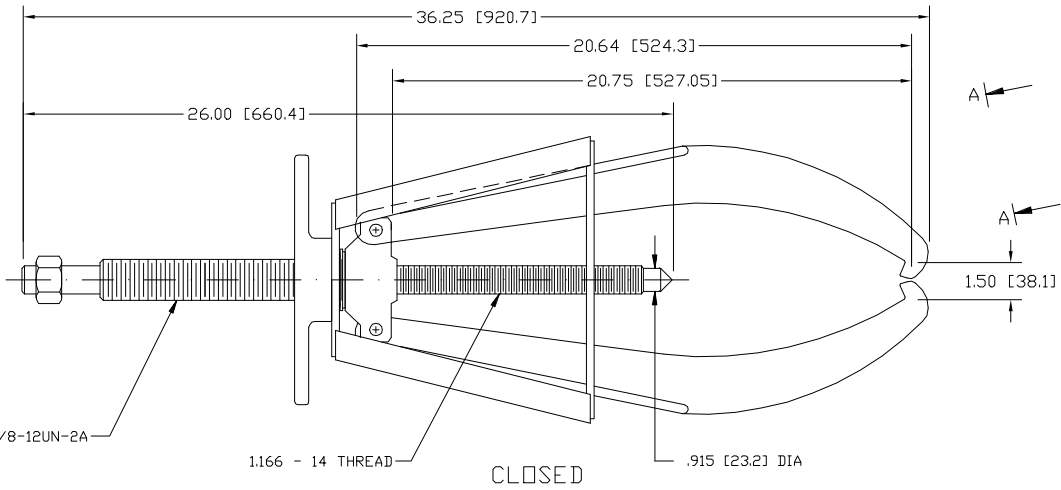

113 / 213 (Long Jaw)

SHAFT PROTECTOR

113 / 213 (Long Jaw)

VIEW A-A
JAW ONLY

OPENED

CLOSED