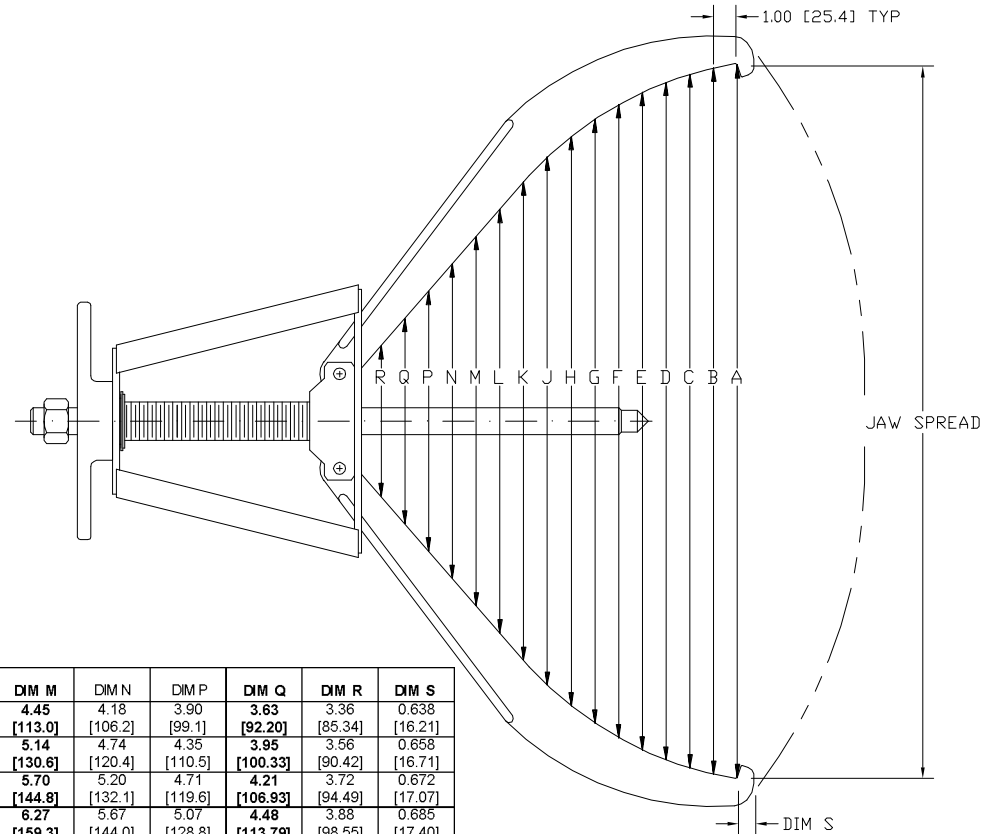

POSI LOCK MODELS 113\213 GEAR AND BEARING PULLER

MODEL 113

30 TON [27.3 METRIC TONS]
3 JAW
REACH 12.0 [304.8]
SPREAD 2.50 [63.5] TO 18.0 [457.2]
WT. 40 Lbs. [18.0 kg]
MAXIMUM TORQUE
600 FOOT POUNDS [812 N·m]

MODEL 213

25 TON [22.5 METRIC TONS]
2 JAW
REACH 12.0 [304.8]
SPREAD 2.50 [63.5] TO 18.0 [457.2]
WT. 30 Lbs. [13.7 kg]
MAXIMUM TORQUE
475 FOOT POUNDS [642 N·m]

113 / 213 Manual Puller

SHAFT PROTECTOR

113 / 213 (Long Jaw)

MODEL 113

30 TON [27.3 METRIC TONS]
 3 JAW
 REACH 20.0 [508.0]
 SPREAD 1.50 [38.1] TO 30.0 [762.0]
 WT. 56.5Lbs.[25.7 kg]
 MAXIMUM TORQUE
 600 FOOT POUNDS [812 N·m]

MODEL 213

25 TON [22.5 METRIC TONS]
 2 JAW
 REACH 20.0 [508.0]
 SPREAD 1.50 [38.1] TO 30.0 [762.0]
 WT. 41 Lbs. [18.5 kg]
 MAXIMUM TORQUE
 475 FOOT POUNDS [642 N·m]