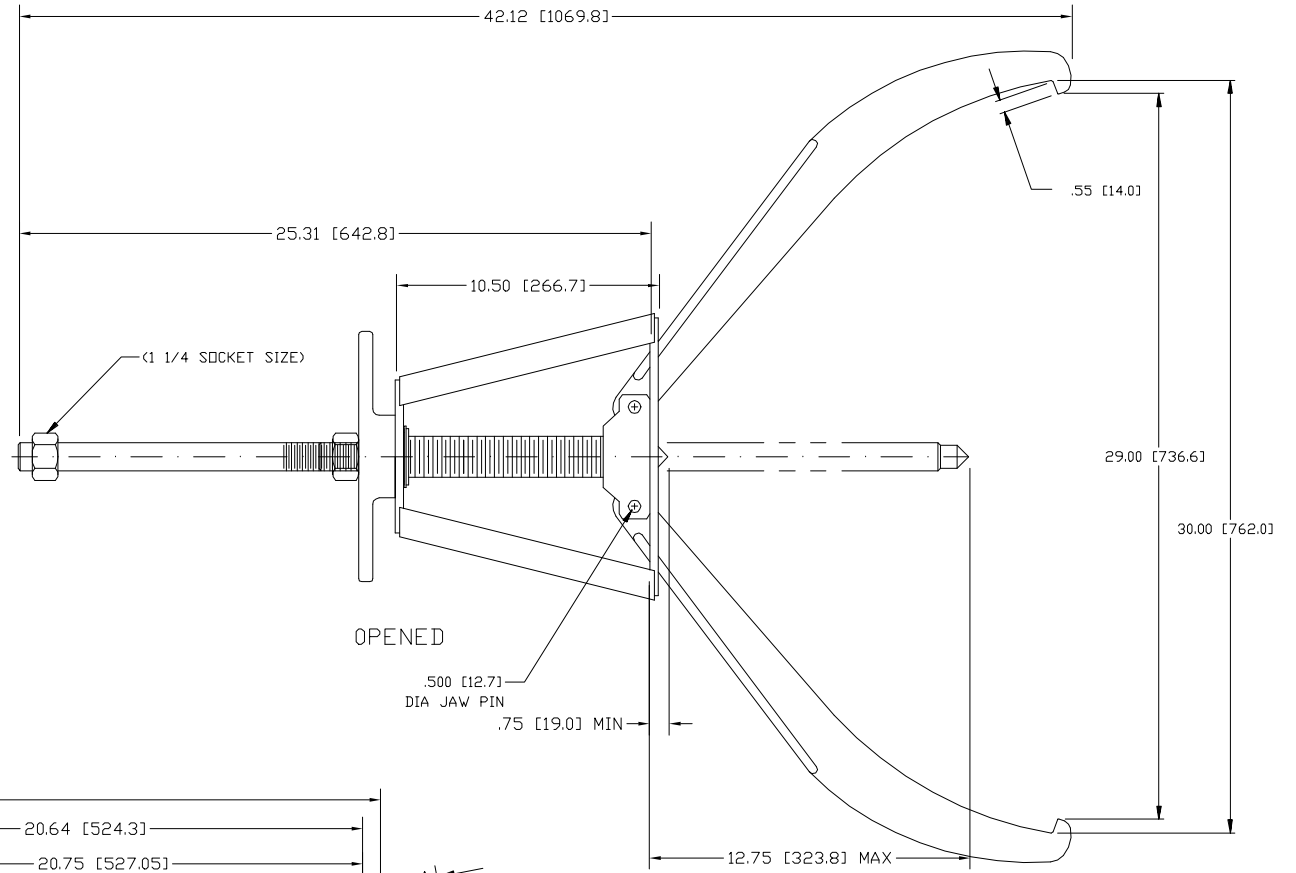

113 / 213 (Long Jaw)

SHAFT PROTECTOR

113 / 213 (Long Jaw)

VIEW A-A
JAW ONLY

OPENED

CLOSED