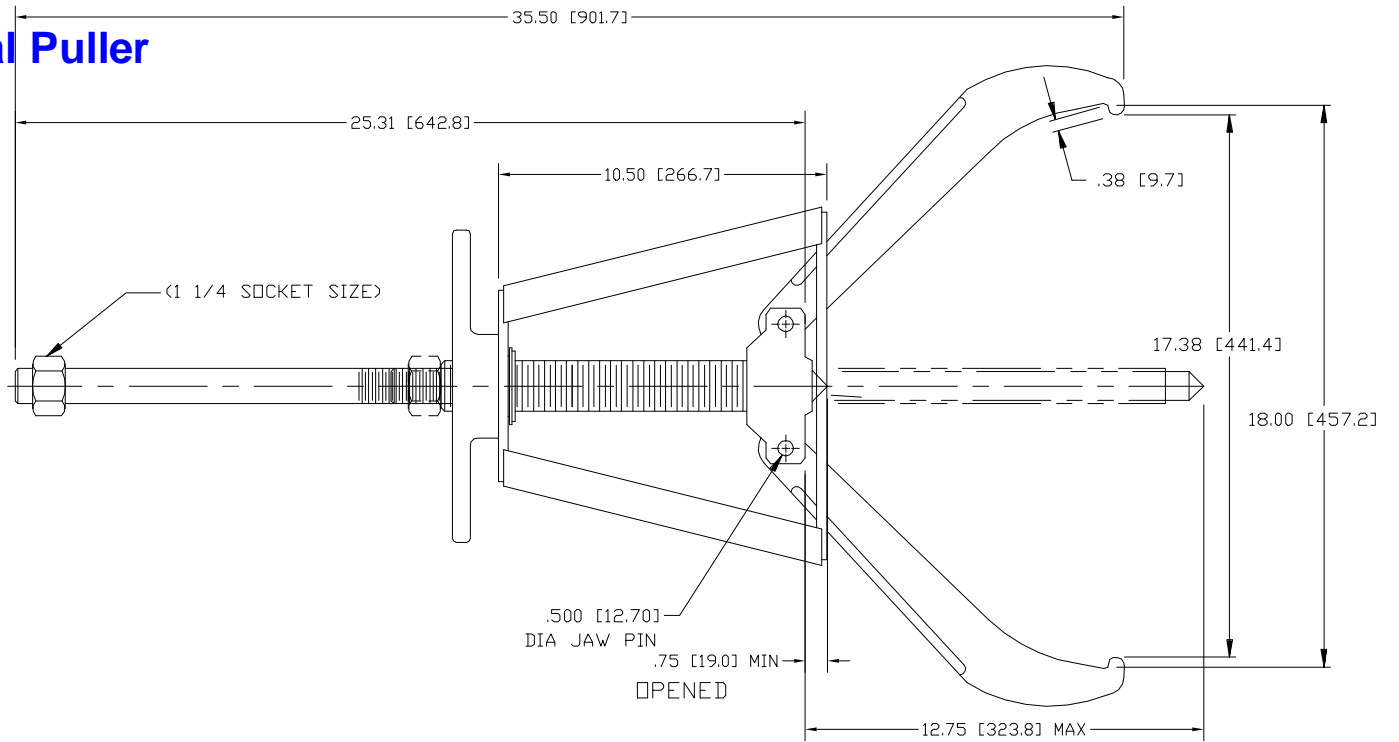

POSI LOCK MODELS 113\213 GEAR AND BEARING PULLER

MODEL 113

30 TON [27.3 METRIC TONS]
3 JAW
REACH 12.0 [304.8]
SPREAD 2.50 [63.5] TO 18.0 [457.2]
WT. 40 Lbs. [18.0 kg]
MAXIMUM TORQUE
600 FOOT POUNDS [812 N·m]

MODEL 213

25 TON [22.5 METRIC TONS]
2 JAW
REACH 12.0 [304.8]
SPREAD 2.50 [63.5] TO 18.0 [457.2]
WT. 30 Lbs. [13.7 kg]
MAXIMUM TORQUE
475 FOOT POUNDS [642 N·m]

113 / 213 Manual Puller

SHAFT PROTECTOR

113 / 213 (Long Jaw)

MODEL 113

30 TON [27.3 METRIC TONS]
 3 JAW
 REACH 20.0 [508.0]
 SPREAD 1.50 [38.1] TO 30.0 [762.0]
 WT. 56.5Lbs.[25.7 kg]
 MAXIMUM TORQUE
 600 FOOT POUNDS [812 N·m]

MODEL 213

25 TON [22.5 METRIC TONS]
 2 JAW
 REACH 20.0 [508.0]
 SPREAD 1.50 [38.1] TO 30.0 [762.0]
 WT. 41 Lbs. [18.5 kg]
 MAXIMUM TORQUE
 475 FOOT POUNDS [642 N·m]