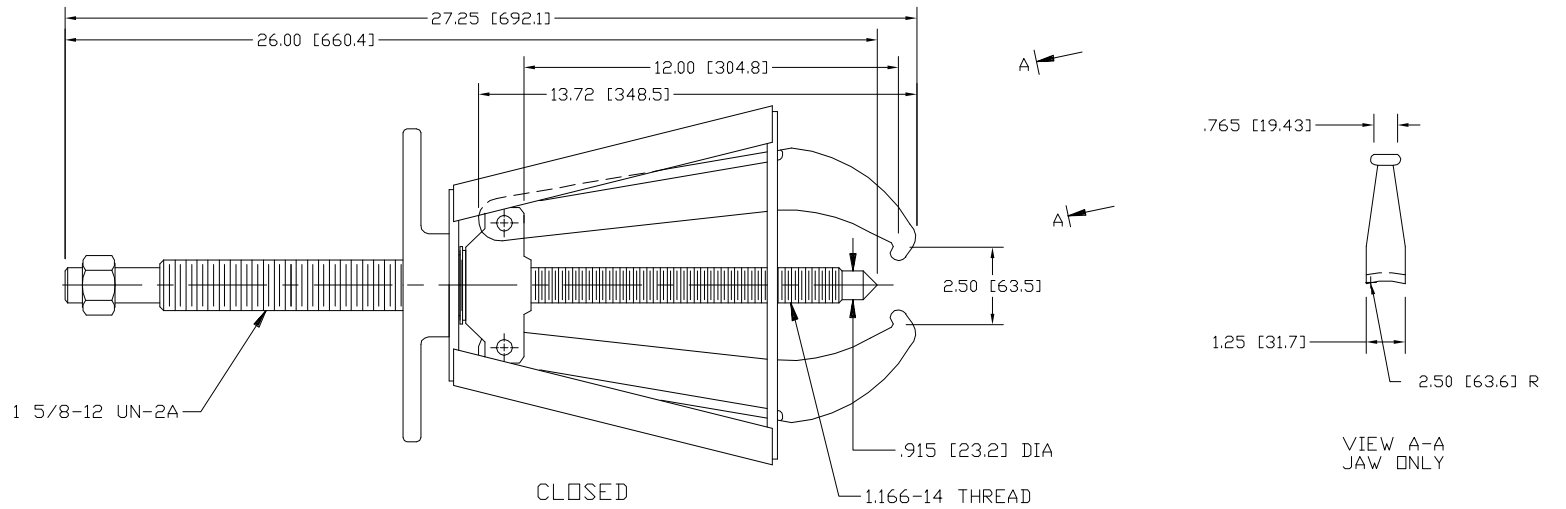

POSI LOCK MODELS 113\213 GEAR AND BEARING PULLER

MODEL 113

30 TON [27.3 METRIC TONS]
3 JAW
REACH 12.0 [304.8]
SPREAD 2.50 [63.5] TO 18.0 [457.2]
WT. 40 Lbs. [18.0 kg]
MAXIMUM TORQUE
600 FOOT POUNDS [812 N·m]

MODEL 213

25 TON [22.5 METRIC TONS]
2 JAW
REACH 12.0 [304.8]
SPREAD 2.50 [63.5] TO 18.0 [457.2]
WT. 30 Lbs. [13.7 kg]
MAXIMUM TORQUE
475 FOOT POUNDS [642 N·m]

113 / 213 Manual Puller

SHAFT PROTECTOR

113 / 213 (Long Jaw)

MODEL 113

30 TON [27.3 METRIC TONS]
 3 JAW
 REACH 20.0 [508.0]
 SPREAD 1.50 [38.1] TO 30.0 [762.0]
 WT. 56.5Lbs.[25.7 kg]
 MAXIMUM TORQUE
 600 FOOT POUNDS [812 N·m]

MODEL 213

25 TON [22.5 METRIC TONS]
 2 JAW
 REACH 20.0 [508.0]
 SPREAD 1.50 [38.1] TO 30.0 [762.0]
 WT. 41 Lbs. [18.5 kg]
 MAXIMUM TORQUE
 475 FOOT POUNDS [642 N·m]