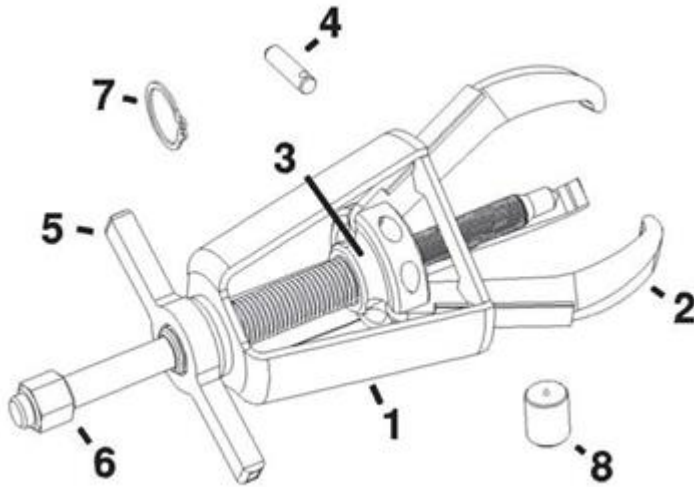

# POSI LOCK™ PULLER INC

FR-104K

## FR-104K

Description	Part #
1. External Cage® - 3 Jaw	10453
2. External Jaw	10454
3. Jaw Head Assembly – 3 Jaw	10455
4. Pin	10456
5. T-Handle	10457
6. Center Bolt (Dia. 9/16")	10458
7. Snap Ring	10459
8. Fan Puller Tip Reducer	X4F
19. Fan Removal Hub Screws	FR-60