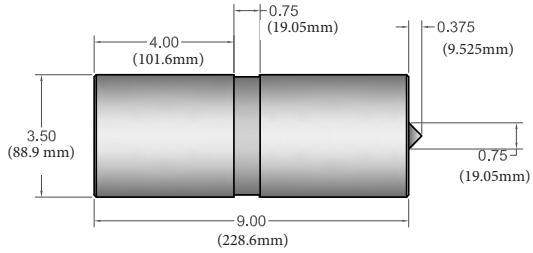

## PUSHERS:

Included with the 200-Ton puller are FOUR pushers. The diameters are 4 inches (101.6 mm). Measurements are in inches.

HT-1164

HT-1163

HT-1162