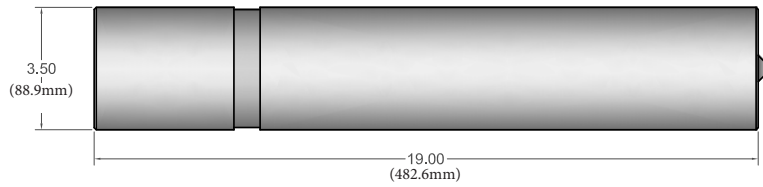

# POSI LOCK® 200-TON Hydraulic Puller Systems Pushers

## PUSHERS:

Included with the 200-Ton puller are FOUR pushers. The diameters are 4 inches (101.6 mm). Measurements are in inches.

HT-1164

HT-1163

HT-1162